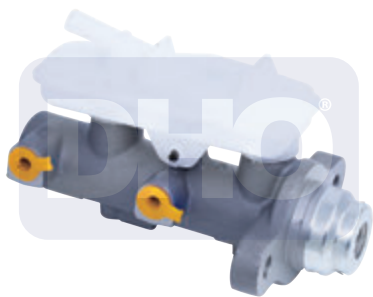

DHOB46010P08G1

BOMBA DE FRENO
 NISSAN PICK UP 720 (80-86)
 LC39509, 46010-P08G1CP, M39509

DHOB46010VK94B

BOMBA DE FRENO
 NISSAN PICK UP D22 (09-15)
 LC3900913, 46010-VK94BCP

NISSAN

DHOB46010VW001P

BOMBA DE FRENO
 NISSAN URVAN (02-13), URVAN (08-13)
 LC39009910, 46010-VW001P, M639045