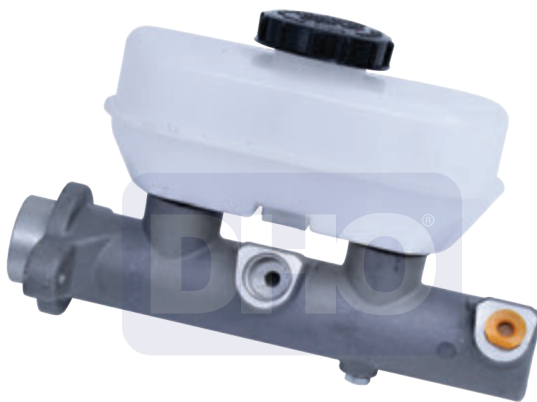

FORD

DHOBFD114079

BOMBA DE FRENO

FORD F200 (87-91), F250 (92-93),
F350 (84-93), MICROBUS (89-93)

LC114079, BM-FD114079P
M39636

NISSAN

DHOB4601000QAB